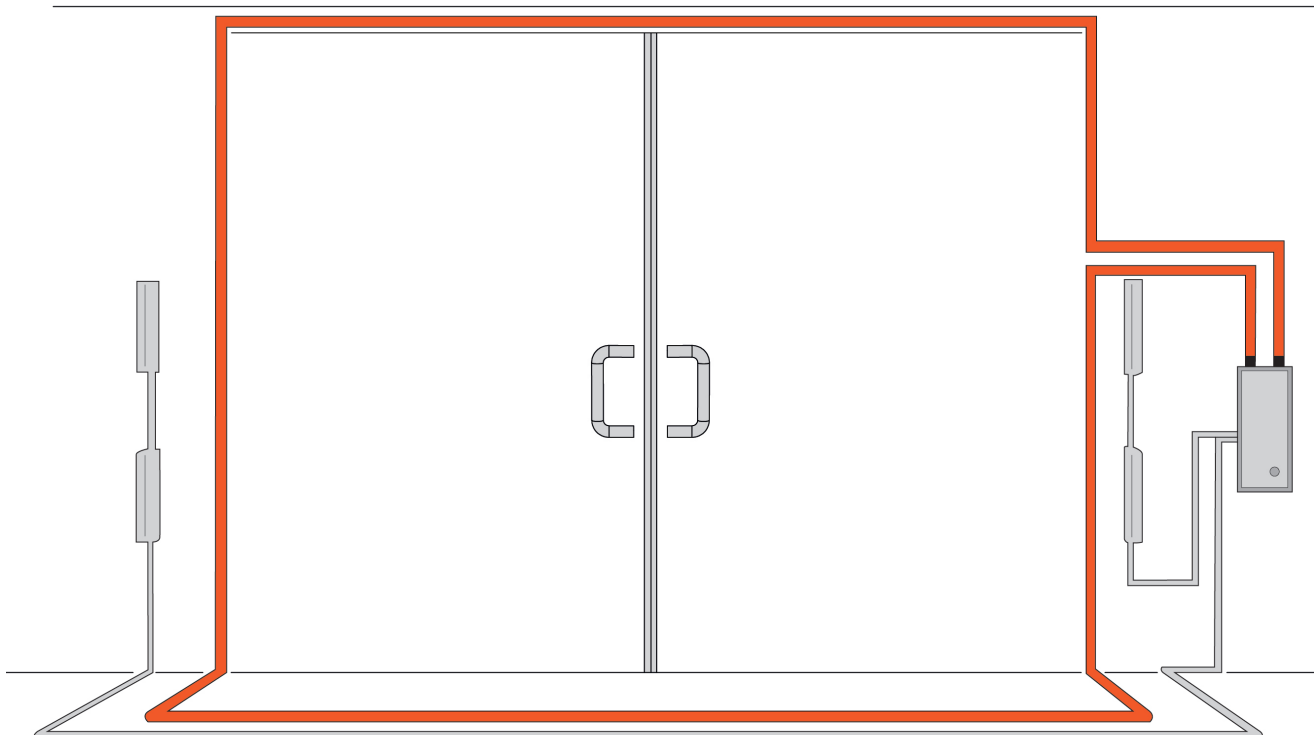

### AM DOOR LOOP

MTC AM Loop System is a concealed EAS System which is integrated into the wall or the door frame resulting actually invisible. The system full-fills the need of the retailers who do not want have EAS Antennas at the shops entrance. In addition to the usual ways, the detection of the shoplifter can be also done through remote alarm or optional silent alarm resulting in a 100% discreet system.

The system is fully digital and it automatically fits into any door size, no need for hardware adjustments.

The system includes several advanced features such as:

- Jammer alarm, to detect even the most professional thieves.
- Near tag alarm, to detect tagged items inconveniently places to close to the system.
- Green mode: to save energy during the night.

## Specifications

Description	MTC AM Loop System
Article number	XS-LS58D
Dimensions box	46 x 18 x 5.5 cm
Dimensions Extenders	10.5 x 25 x 4 cm
Mains	110/220 V